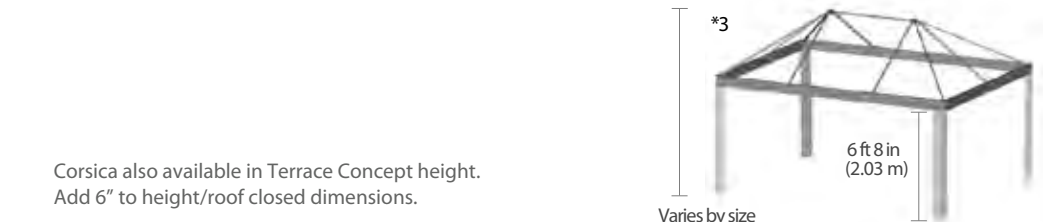

REFERENCE	HEAD CLEARANCE	HEIGHT - ROOF OPENED *1	SPACE REQUIRED *2 TO RETRACT ROOF	HEIGHT - ROOF CLOSED *3
ABRI (SINGLE RAIL SYSTEM - FIXED ROOF)					
10 ft x 10 ft (3.00 m x 3.00 m)	22.PSP.1010.S	6 ft 8 in (2.03 m)	-	-	9 ft 6 in (2.90 m)
10 ft x 12 ft (3.00 m x 3.66 m)	22.PSP.1012.S	6 ft 8 in (2.03 m)	-	-	9 ft 6 in (2.90 m)
10 ft x 14 ft (3.00 m x 4.27 m)	22.PSP.1014.S	6 ft 8 in (2.03 m)	-	-	9 ft 6 in (2.90 m)