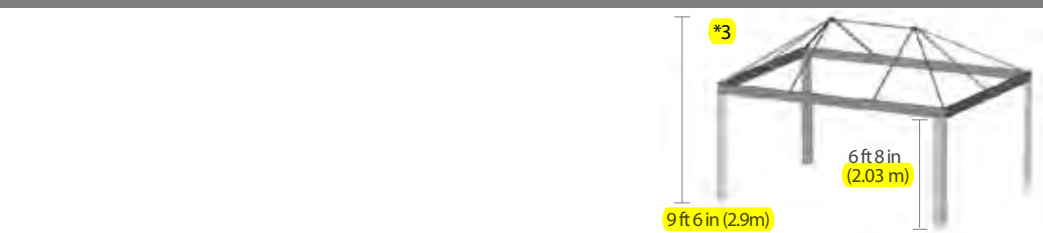

Custom sizes available upon request. ** Curtain Height: Terrace Concept - Velcro® curtain: 89 in (2.26 m) / pulley curtain: 87 in (2.21 m)
Abri, Corsica, Cabrio - Velcro® curtain: 81 in (2.06 m) / pulley curtain: 79 in (2.01 m)