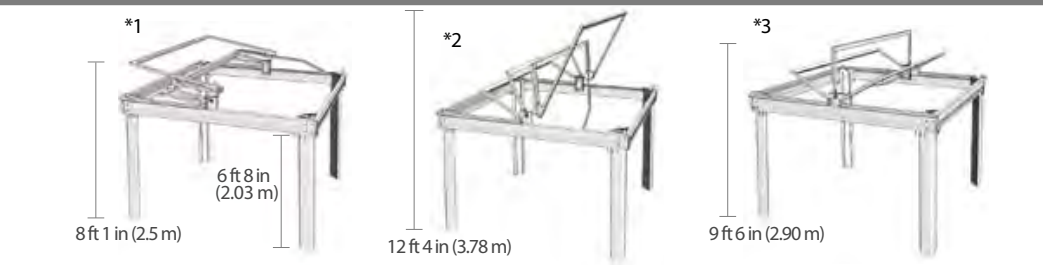

REFERENCE	HEAD CLEARANCE	HEIGHT - ROOF OPENED *1	SPACE REQUIRED *2 TO RETRACT ROOF	HEIGHT - ROOF CLOSED *3
CORSICA (DOUBLE RAIL SYSTEM - FIXED ROOF)					
10 ft x 12 ft (3.00 m x 3.66 m)	22.P.1012	6 ft 8 in (2.03 m)	-	-	9 ft 5 in (2.87 m)
10 ft x 14 ft (3.00 m x 4.27 m)	22.P.1014	6 ft 8 in (2.03 m)	-	-	9 ft 5 in (2.87 m)
11 ft x 15 ft (3.35 m x 4.57 m)	22.P.1115	6 ft 8 in (2.03 m)	-	-	9 ft 8 in (2.95 m)
12 ft x 18 ft (3.66 m x 5.87 m)	22.P.1218	6 ft 8 in (2.03 m)	-	-	9 ft 8 in (2.95 m)
15 ft x 20 ft (4.57 m x 6.10 m)	22.P.1520	6 ft 8 in (2.03 m)	-	-	10 ft 4 in (3.15 m)